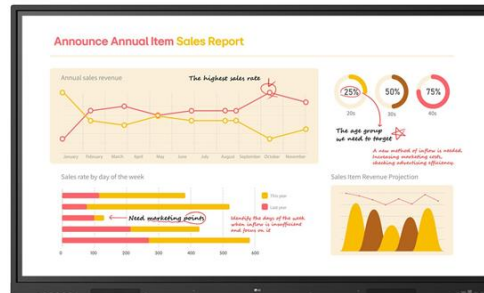

65tr3bq-b

Codice	CK430917
EAN	8806096536643
Marca	LG ELECTRONICS
Part number	65TR3BQ-B.AUEQ
Storage unit	N
Unità di vendita	Cadauno
Confezione	1
Imballaggio	1
Peso (kg)	38
Volume (cm ³)	308524.5

LG 65TR3BQ-B lavagna interattiva 165,1 cm (65") 3840 x 2160 Pixel Touch screen
NeroSeamless Writing Experience LG CreateBoard delivers a lifelike touch experience with support for 4K resolution, enabling users to write seamlessly, ensuring every detail is crisp and clear. **Multi-Touch** LG CreateBoard boasts a multi-touch functionality that can concurrently detect up to 40 touch points. This feature facilitates simultaneous touch and gesture inputs from multiple users, fostering easy collaboration and idea sharing among team members. This enables efficient interaction in group activities or meetings. **Connect Your Own Device for OS Flexibility** LG CreateBoard integrates smoothly with devices across various operating systems, including Windows, Android, and ChromeOS, allowing users to work within their preferred environments. This creates a flexible and highly adaptable workspace tailored to individual needs. **C-Type Connection** USB-C connectivity simplifies connections which enables charging and sending data simultaneously over just one single cable. **OTA (Over-The-Air) Functionality** OTA (Over-The-Air) functionality built into the LG CreateBoard enables software updates to be performed wirelessly and automatically, allowing users to maintain the latest features and security patches. **Front Connectivity Design** LG CreateBoard is designed with front display ports, making it easy for users to connect or disconnect cables. **Built-In OPS Slot** LG CreateBoard supports OPS slots, allowing users to conveniently mount OPS Module at the back of the screen without the hassle of